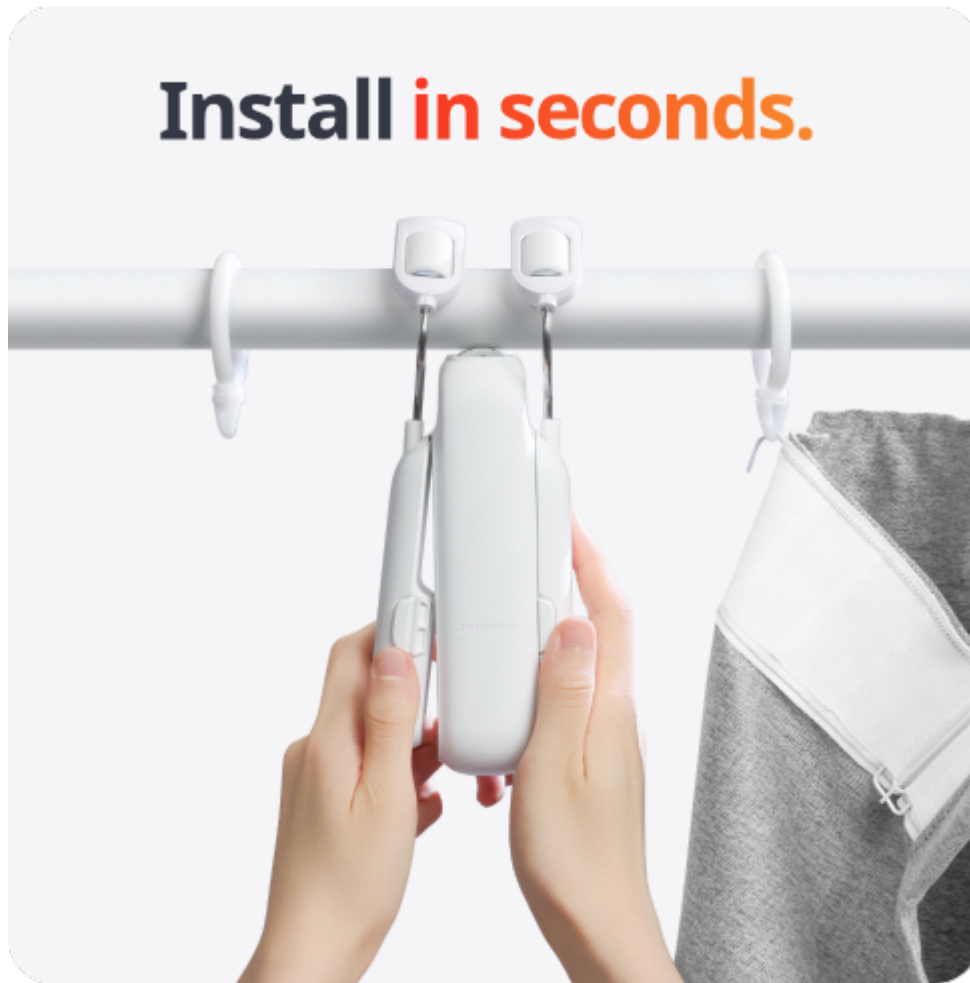

The Evolution of Curtain Motor Technology

Experience Luxury Living with Smart Curtains has taken a significant leap forward with the introduction of Curtain Motor Technology. This innovative system allows homeowners to effortlessly control their curtains with the touch of a button, enhancing convenience and comfort in their living spaces.

Enhancing Home Automation with Curtain Motor Technology

Experience Luxury Living with Smart Curtains: Introducing the Curtain Motor Technology has revolutionized home automation by integrating curtains into the smart home ecosystem. With the use of sensors and timers, curtains can be programmed to open and close at specific times, providing privacy, security, and energy efficiency.