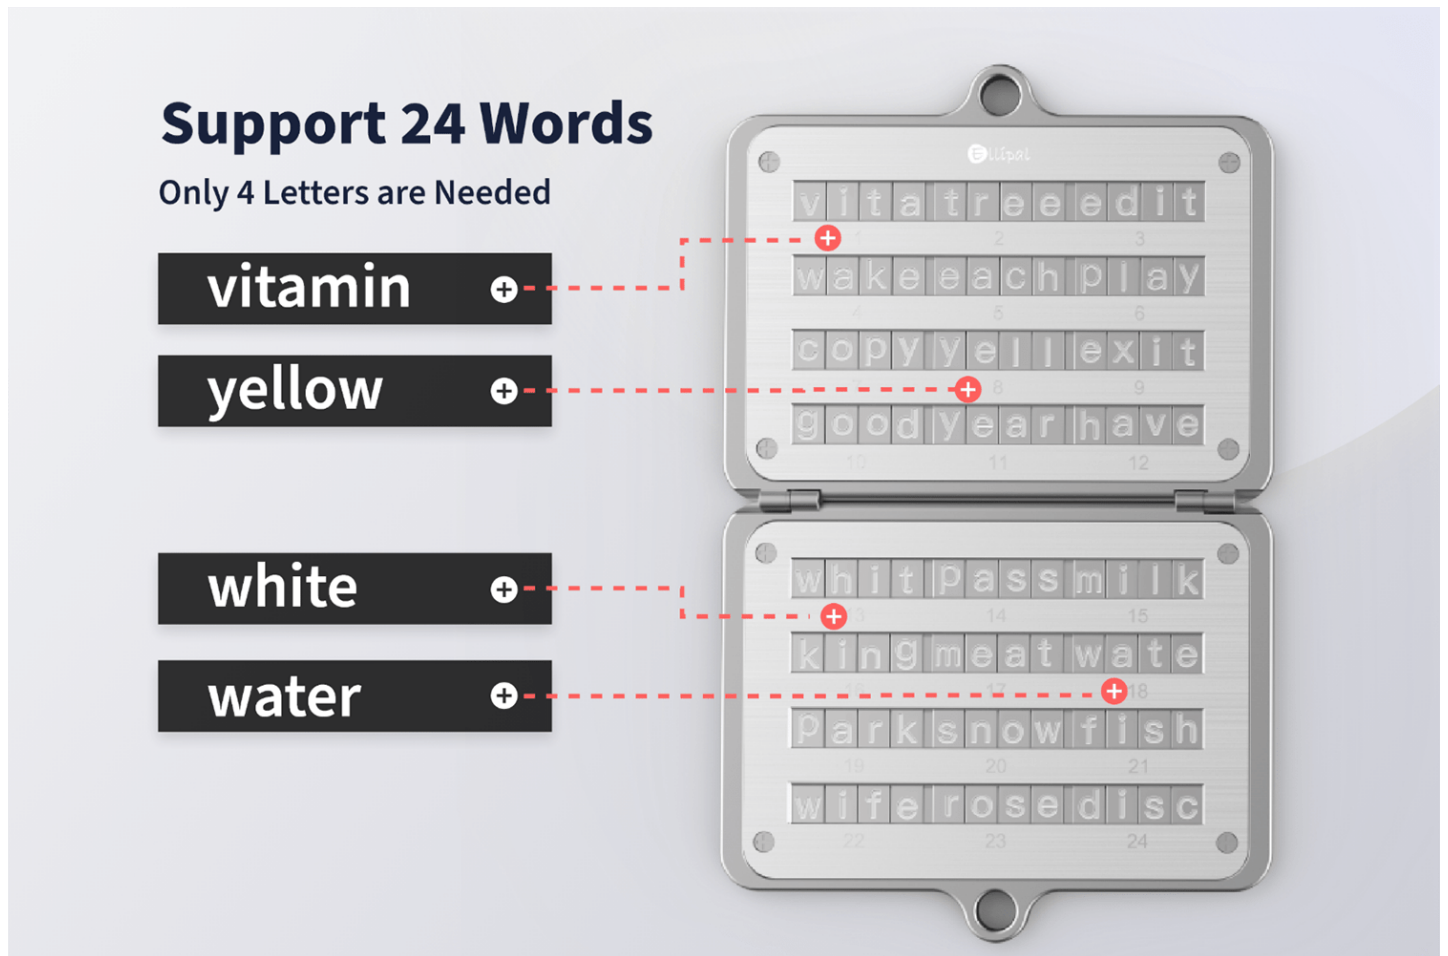

No break, no break, what is it [steel seed phrase](#).

In the realm of industrial applications, the term **steel seed phrase** has gained significant traction. But what exactly is a steel seed phrase, and why is it so crucial? This article delves deep into the concept, its applications, and its importance in ensuring security and data protection.

What is a Steel Seed Phrase?

A *steel seed phrase* is a method used to securely store sensitive information, typically in the form of a series of words. These words are etched onto a steel plate, making them resistant to physical damage such as fire, water, and corrosion. This method is particularly popular in the cryptocurrency world for safeguarding private keys, but its applications extend far beyond.

"Steel seed phrases offer an unparalleled level of security and durability, making them indispensable in today's data-driven world."

Real-World Examples

Several companies have already started integrating steel seed phrases into their security protocols. For instance, [Steel Seed Plate](#) offers a robust solution for storing seed phrases securely. This product is designed to withstand extreme conditions, ensuring that your data remains safe.