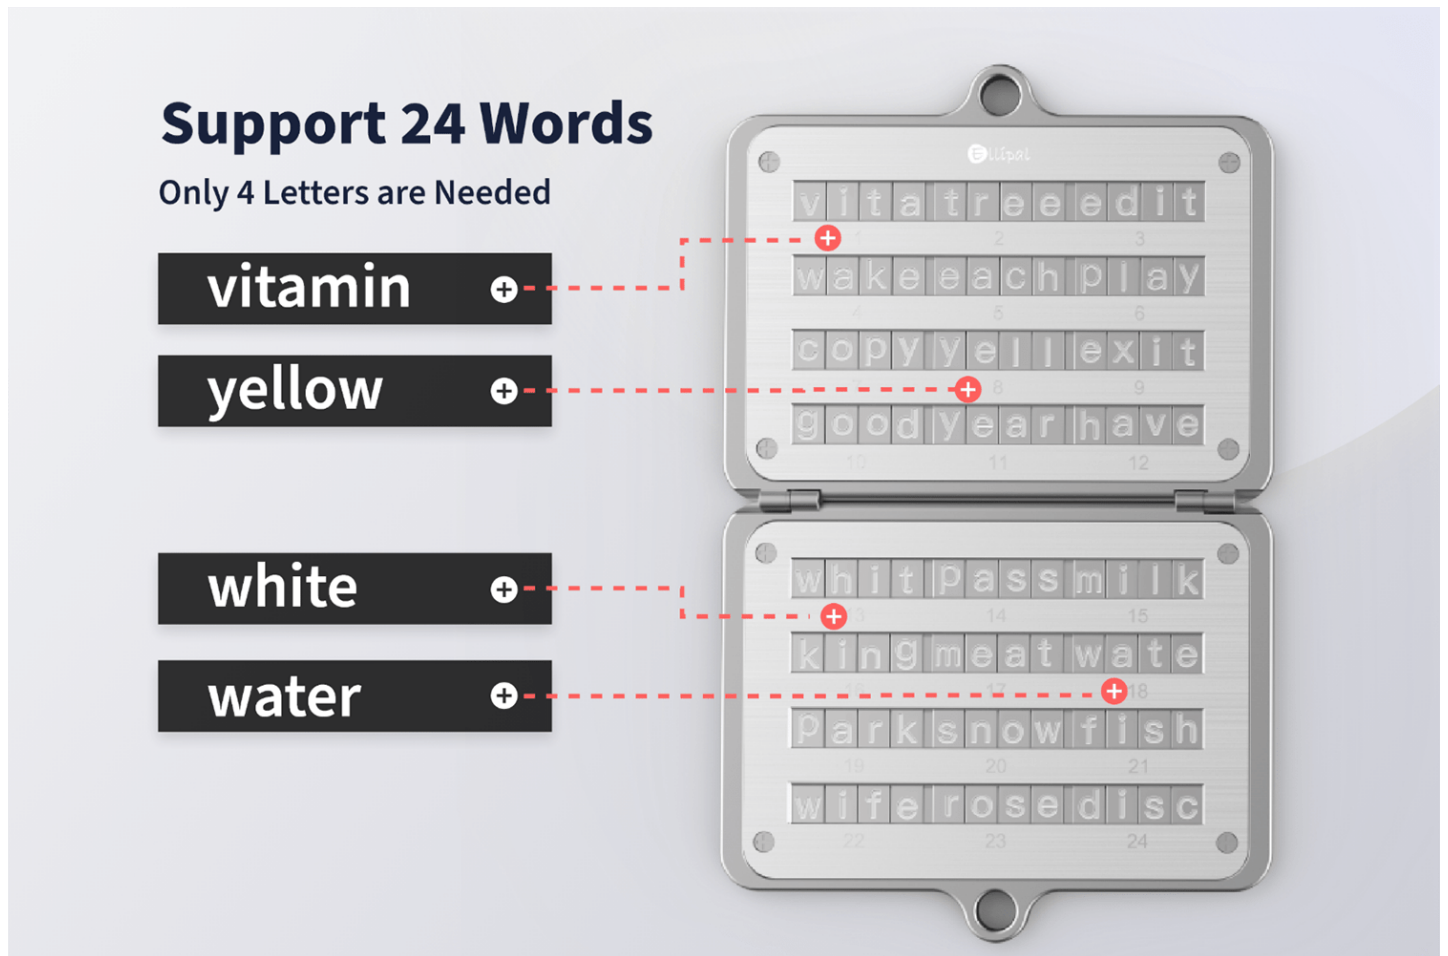

When it comes to it, there are many different viewpoints and approaches to consider, each with their own strengths and limitations [steel seed phrase](#).

In the world of cryptocurrency, securing your digital assets is paramount. One of the most effective ways to safeguard your private keys is through a **steel seed phrase**. This article will delve into the significance of a steel seed phrase, its advantages, and how to select the right one for your specific industry needs.

## Understanding the Importance of a Steel Seed Phrase

A **steel seed phrase** serves as a durable backup for your cryptocurrency wallet. Unlike traditional paper backups, which can be easily damaged or destroyed, steel seed phrases are resistant to fire, water, and other environmental hazards. This resilience makes them an ideal choice for anyone serious about protecting their digital assets.

## Key Features to Consider

When selecting a steel seed phrase, consider the following features:

- **Material Quality:** Ensure the steel used is of high quality to withstand extreme conditions.
- **Size and Portability:** Choose a size that is easy to store yet large enough to accommodate your seed phrase.
- **Ease of Use:** Look for designs that simplify the process of engraving or stamping your seed phrase.
- **Affordability:** While investing in security is crucial, ensure that the price aligns with your budget.

## Real-World Examples

For instance, the [CryptoSteel Capsule](#) is a popular choice among cryptocurrency enthusiasts. It offers a robust design that protects against fire and water damage, ensuring your seed phrase remains intact.