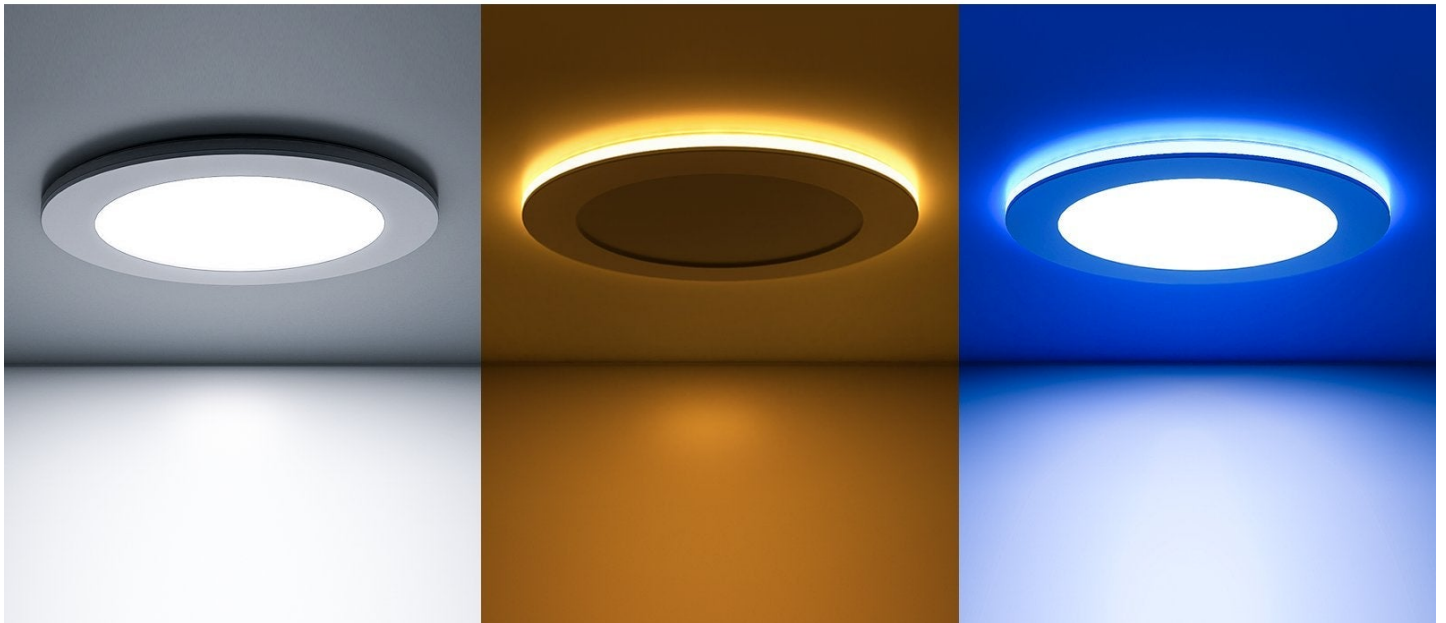

In the ever-evolving world of interior design and lighting, the integration of smart technology has revolutionized how we illuminate our spaces. One of the most innovative advancements in this realm is the use of colorful smart recessed lights. This guide aims to provide industry professionals with a comprehensive understanding of how to enhance spaces using these cutting-edge lighting solutions.

The Evolution of Recessed Lighting

Recessed lighting, also known as can or downlighting, has been a staple in modern interior design for decades. Traditionally, these lights were used for their sleek, unobtrusive design, providing ambient or task lighting without the clutter of fixtures. However, the advent of smart technology has transformed these simple lights into dynamic, multifunctional elements of design.

Benefits of Colorful Smart Recessed Lights

Colorful smart recessed lights offer a myriad of benefits that go beyond traditional lighting. Here are some key advantages:

- **Customization:** With the ability to change colors and brightness levels, these lights allow for personalized lighting schemes that can be tailored to any mood or occasion.
- **Energy Efficiency:** Smart LED technology ensures that these lights consume less power, contributing to lower energy bills and a reduced carbon footprint.
- **Convenience:** Controlled via smartphone apps or voice assistants, adjusting the lighting has never been easier.