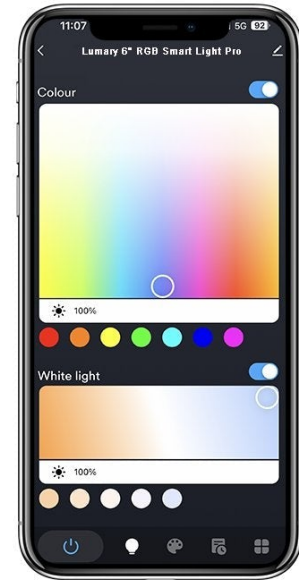

In the ever-evolving world of interior design and lighting, the integration of smart technology has revolutionized how we illuminate our spaces. One of the most innovative advancements in this realm is the use of colorful smart recessed lights. This guide aims to provide industry professionals with a comprehensive understanding of how to enhance spaces using these cutting-edge lighting solutions.

The Evolution of Recessed Lighting

Recessed lighting, also known as can or downlighting, has been a staple in modern interior design for decades. Traditionally, these lights were used for their sleek, unobtrusive design, providing ambient or task lighting without the clutter of fixtures. However, the advent of smart technology has transformed these simple lights into dynamic, multifunctional elements of design.