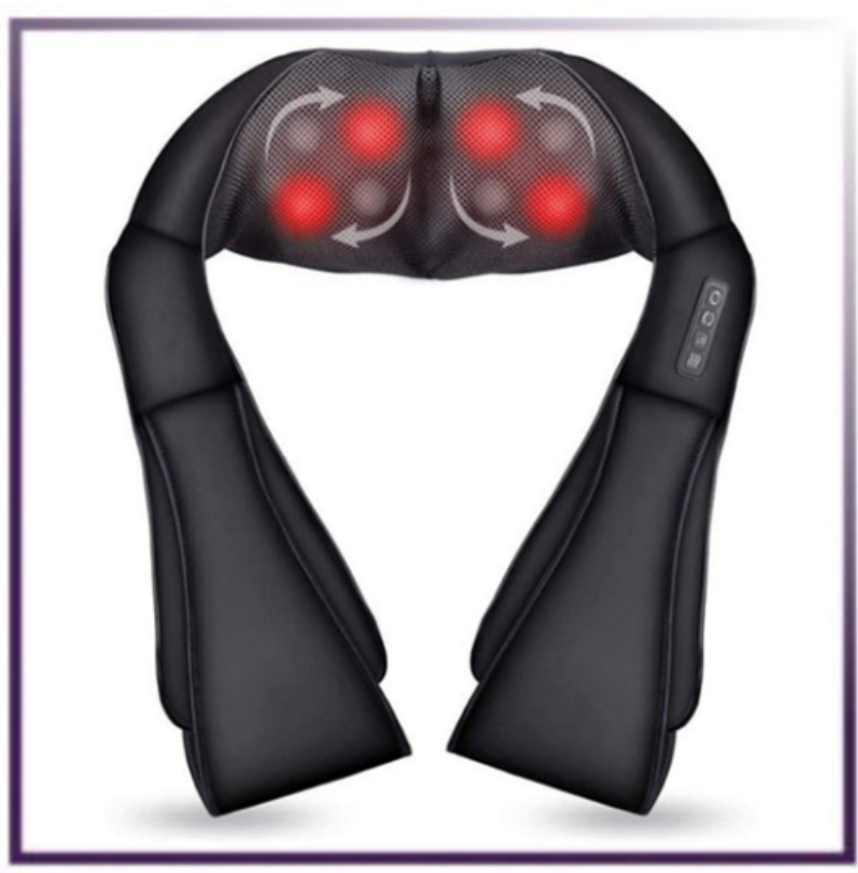

Massagers help the elderly who suffer from age-related muscle stiffness and joint discomfort. Massagers can help those who suffer from chronic pain by momentarily relieving discomfort, releasing endorphins, and improving range of motion. Eterus Neck and Shoulder Massager is a flexible device designed to alleviate pain and tension in various body parts, including the neck, shoulders, back, waist, thighs, and more. In today's demanding environment, people seek massagers to relax their muscles, relieve tension, and achieve mental peace .Eterus Neck and Shoulder Massager offer adaptive solutions to a wide range of needs from various professions and lifestyles.

Bi-Directional Massage technique for enhanced recovery, deep sleep and improved mobility: This massager's two-way movement replicates the sensation of a customized massage, providing a unique and comprehensive experience. This function ensures more muscular activation, reducing tension and facilitating relaxation. It efficiently targets specific regions by simulating the natural movements of hands, resulting in a customized and relaxing massage. Users like the versatility of both clockwise and anti-clockwise motions, which adapt to different preferences and improve overall comfort.

Eight Rotating Nodes Providing deep Shiatsu massage effects: Our massager's eight revolving nodes approach for deep shiatsu massage ensures a more accomplish and effective experience. This allows for improved coverage, deeper penetration into muscles, and greater flexibility in adjusting the massage intensity, ensuring the benefits of shiatsu massage throughout the body.